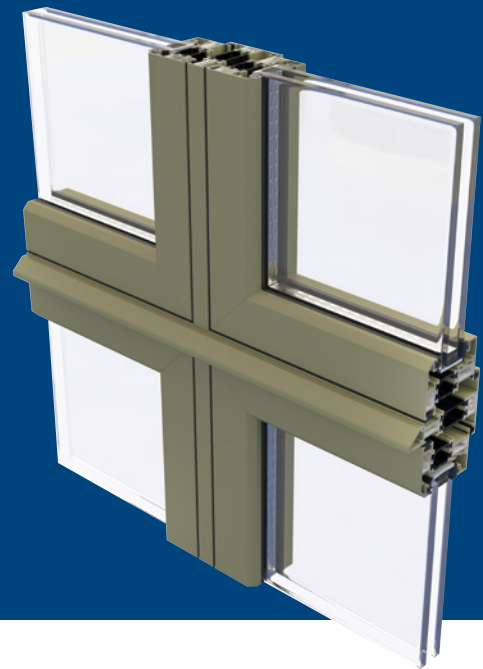

smart
architectural aluminium

Alitherm 500

The latest addition to the Alitherm suite of window and door systems, Alitherm 500 provides a range of high quality windows. With options including side hung and top hung flush casement windows, Alitherm 500 windows are suitable for both residential and light commercial applications.

- Window Energy Rating B
- BRE Green Guide A+
- U Values up to 1.4 W/m²K (depending on design and glass unit)
- Kitemarked – which includes PAS24:2012 security and high weather performance

The images illustrate different types of suitable applications for Alitherm 500 and are not binding in detail or specification

Alitherm 500

In common with every profile in the Alitherm range, the Alitherm 500 window system incorporates Smart's innovative polyamide thermal break technology, which creates a barrier between the cold air outside and warm air inside. This technology significantly reduces thermal transmittance and enhances the overall U Value of the product. Alitherm 500 is available in a choice of standard and non-standard colours, with single and dual colour options including Smart's own Naturals, Sensations, Alchemy and Cotswold colour ranges.

Application

- ◆ All general light use applications, including light commercial

Features

- ◆ An enhanced system designed to comply with the revisions to the Building Regulations
- ◆ Document L compliant
- ◆ System can achieve Window Energy B Rating
- ◆ 316 Marine Grade Stainless Steel Hardware option
- ◆ Profiles feature an extended polyamide thermal break to enhance thermal performance
- ◆ Fabrication is by method of crimped corners
- ◆ Profiles are chamfered externally and flat internally (not flush)
- ◆ British Standard Kitemarked system – KM 81580